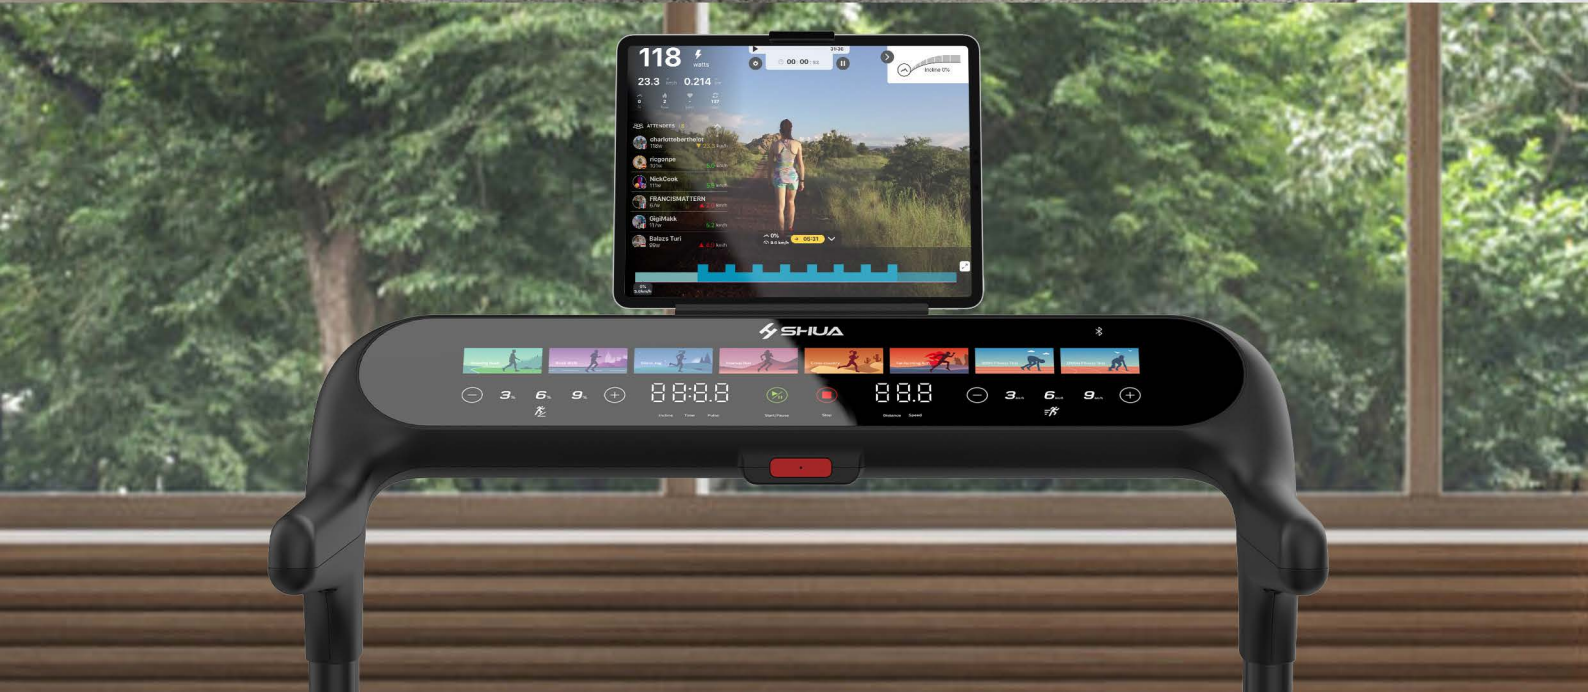

**SHUA**

**HOMESTRIDE TREADMILL**

**SH-T220Y**

## PRODUCT SPECIFICATIONS

Dimension	1587 x 850 x 1330 mm / 62.5 x 33.5 x 52.4 in
Folded Dimensions	700 x 850 x 1470 mm / 27.6 x 33.5 x 57.9 in
Package Dimensions	1543 x 958 x 370 mm / 61 x 38 x 15 in
Running Surface Area	480 x 1250 mm / 18.9 x 49.2 in
Max User Weight	110 kg / 243 lbs
Motor	2.5 HP Brushless DC Dynamic Response Drive System
Speed Range	1-14 km/h
Incline Range	0-10%
G.W.	62 kg / 137 lbs