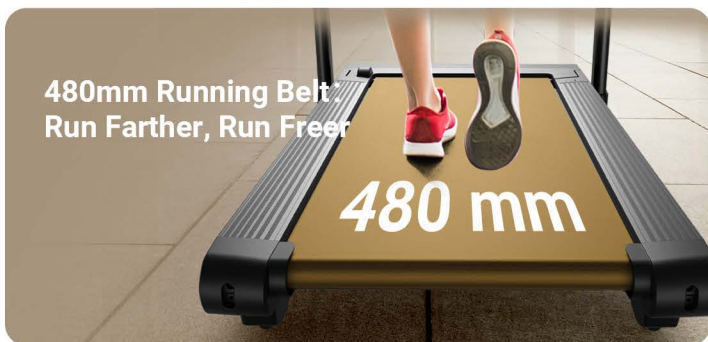

**SHUA**

**HOMESTRIDE TREADMILL**

**SH-T220Y**

## PRODUCT SPECIFICATIONS

Dimension	1587 x 850 x 1330 mm / 62.5 x 33.5 x 52.4 in
Folded Dimensions	700 x 850 x 1470 mm / 27.6 x 33.5 x 57.9 in
Package Dimensions	1543 x 958 x 370 mm / 61 x 38 x 15 in
Running Surface Area	480 x 1250 mm / 18.9 x 49.2 in
Max User Weight	110 kg / 243 lbs
Motor	2.5 HP Brushless DC Dynamic Response Drive System
Speed Range	1-14 km/h
Incline Range	0-10%
G.W.	62 kg / 137 lbs